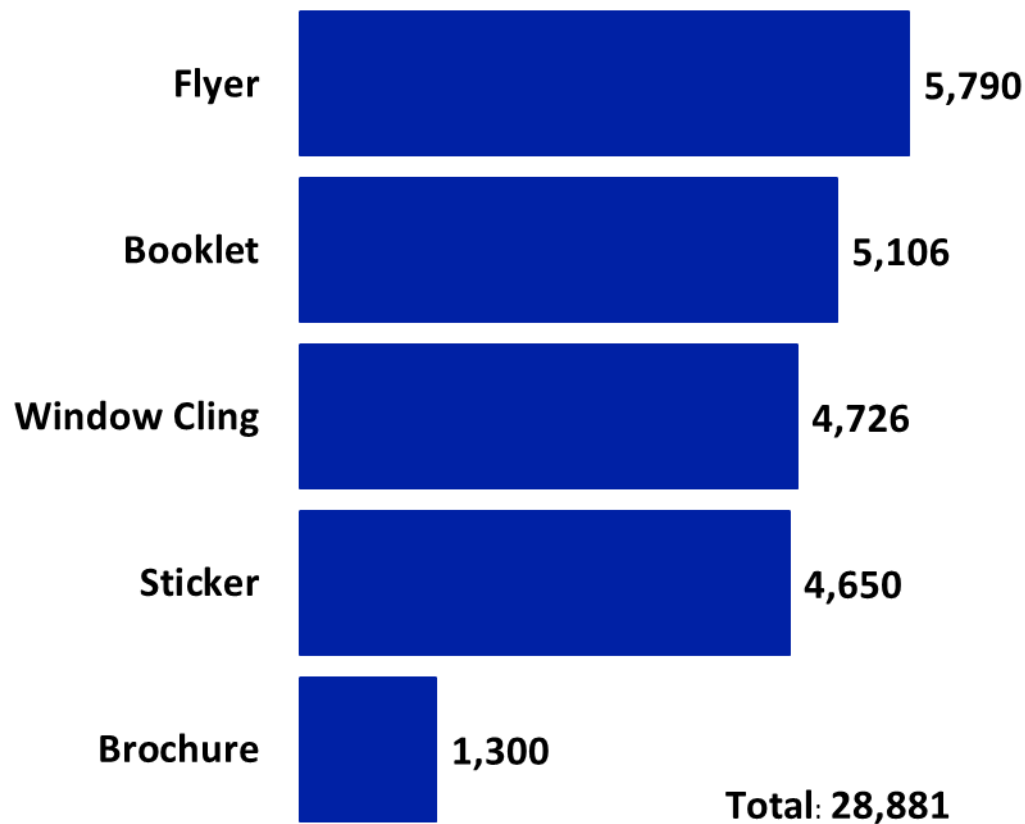

May 22, 2019

OPRC Resources Distributed, 2014-2018

Year	Orders Filled	Resources Distributed
2014	1,488	53,768
2015	1,096	18,945
2016	1,036	43,310
2017	909	43,731
2018	2,019	128,634
Total	6,548	288,388

OPRC Most Popular Resources, 2014-2018

OPRC Resources Distributed, Top 10 Counties, 2014-2018

Top Resources Distributed Dade County, 2014-2018

Top Resources Distributed Hillsborough County, 2014-2018

Top Resources Distributed, Orange County, 2014-2018

Top Resources Distributed Seminole County, 2014-2018

Top Resources Distributed Polk County, 2014-2018

Top Resources Distributed Lake County, 2014-2018

Car Seat Distribution 2014-2018

Year	# Distributed
2014	4,600
2015	6,957
2016	3,883
2017	1,606
2018	3,064
Total	20,110