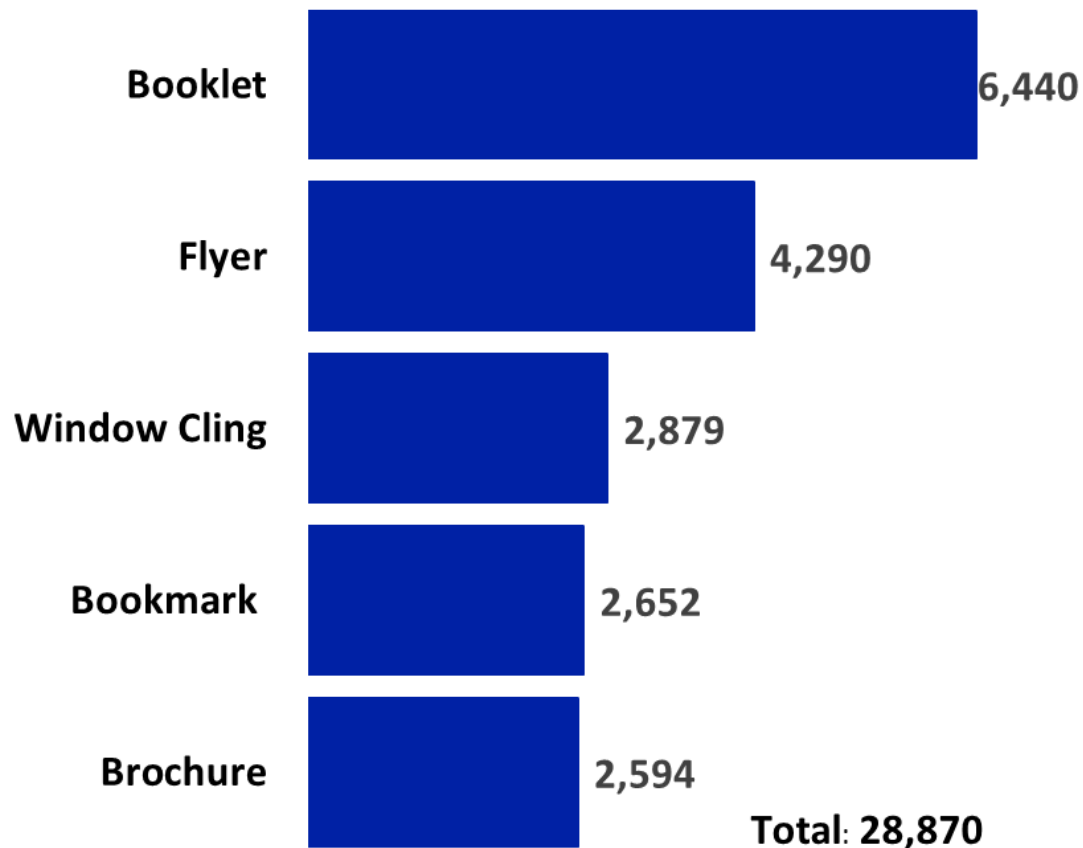

May 22, 2019

OPRC Resources Distributed, 2014-2018

Year	Orders Filled	Resources Distributed
2014	1,488	53,768
2015	1,096	18,945
2016	1,036	43,310
2017	909	43,731
2018	2,019	128,634
Total	6,548	288,388

OPRC Most Popular Resources, 2014-2018

2014	Stickers – Chuggington Brewster, Old Puff, Koko, Wilson; Window Clings
2015	Window Cling with Thermometer, Evenflo Titan 65, Evenflo Secure Kid 300
2016	Window Cling with Thermometer, I'm Safe in the Car Activity Book, Buckle Up and Watch Me Grow Fans
2017	I'm Safe in the Car Paint Sheet, Window Cling with Thermometer, Car Seat Recommendations Infographic
2018	I'm Safe in the Car Activity Book, Window Cling with Thermometer, Car Seat Recommendations Infographic

OPRC Resources Distributed, Top 10 Counties, 2014-2018

Top Resources Distributed Dade County, 2014-2018

Top Resources Distributed Hillsborough County, 2014-2018

Top Resources Distributed, Orange County, 2014-2018