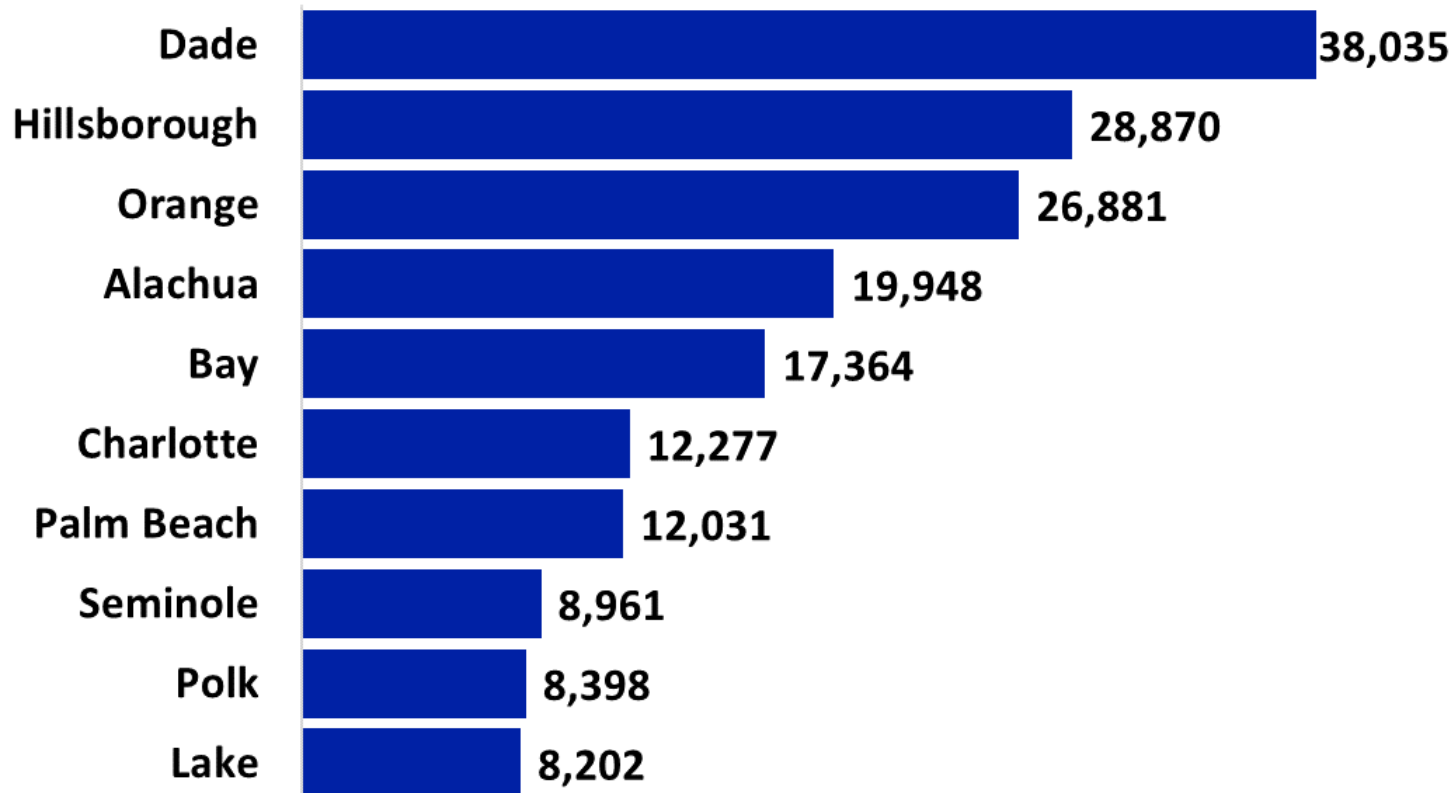

May 22, 2019

OPRC Resources Distributed, 2014-2018

Year	Orders Filled	Resources Distributed
2014	1,488	53,768
2015	1,096	18,945
2016	1,036	43,310
2017	909	43,731
2018	2,019	128,634
Total	6,548	288,388

OPRC Most Popular Resources, 2014-2018

OPRC Resources Distributed, Top 10 Counties, 2014-2018

Top Resources Distributed Dade County, 2014-2018

Top Resources Distributed Hillsborough County, 2014-2018

Top Resources Distributed, Orange County, 2014-2018

Car Seat Distribution By Top 10 Counties, 2014-2018

County	# Distributed
Palm Beach	1,779
Hillsborough	1,210
Alachua	1,066
Pinellas	992
Santa Rosa	870

County	# Distributed
Citrus	822
Dade	738
Duval	582
Jackson	445
Bay	379