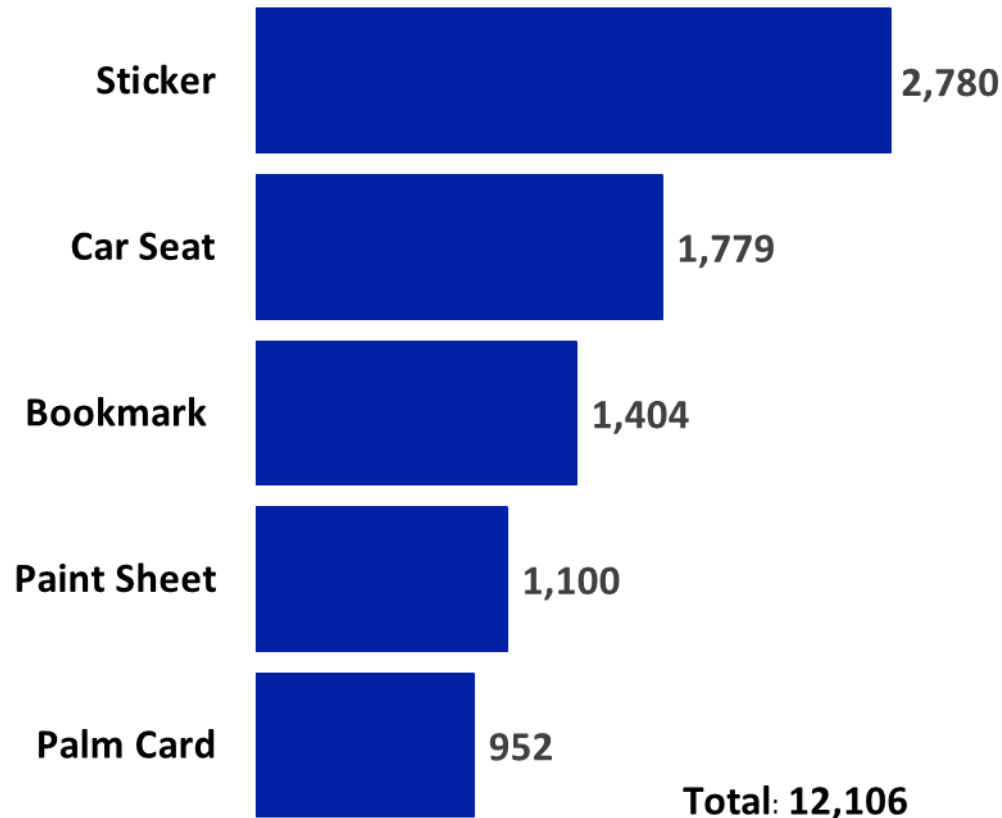

OPRC Resources Distributed, Top 10 Counties, 2014-2018

Top Resources Distributed Dade County, 2014-2018

Top Resources Distributed Hillsborough County, 2014-2018

Top Resources Distributed, Orange County, 2014-2018

Top Resources Distributed Alachua County, 2014-2018

Top Resources Distributed Bay County, 2014-2018

Top Resources Distributed Charlotte County, 2014-2018

Top Resources Distributed Palm Beach County, 2014-2018

Top Resources Distributed Seminole County, 2014-2018

Top Resources Distributed Polk County, 2014-2018

Top Resources Distributed Lake County, 2014-2018

Car Seat Distribution 2014-2018

Year	# Distributed
2014	4,600
2015	6,957
2016	3,883
2017	1,606
2018	3,064
Total	20,110