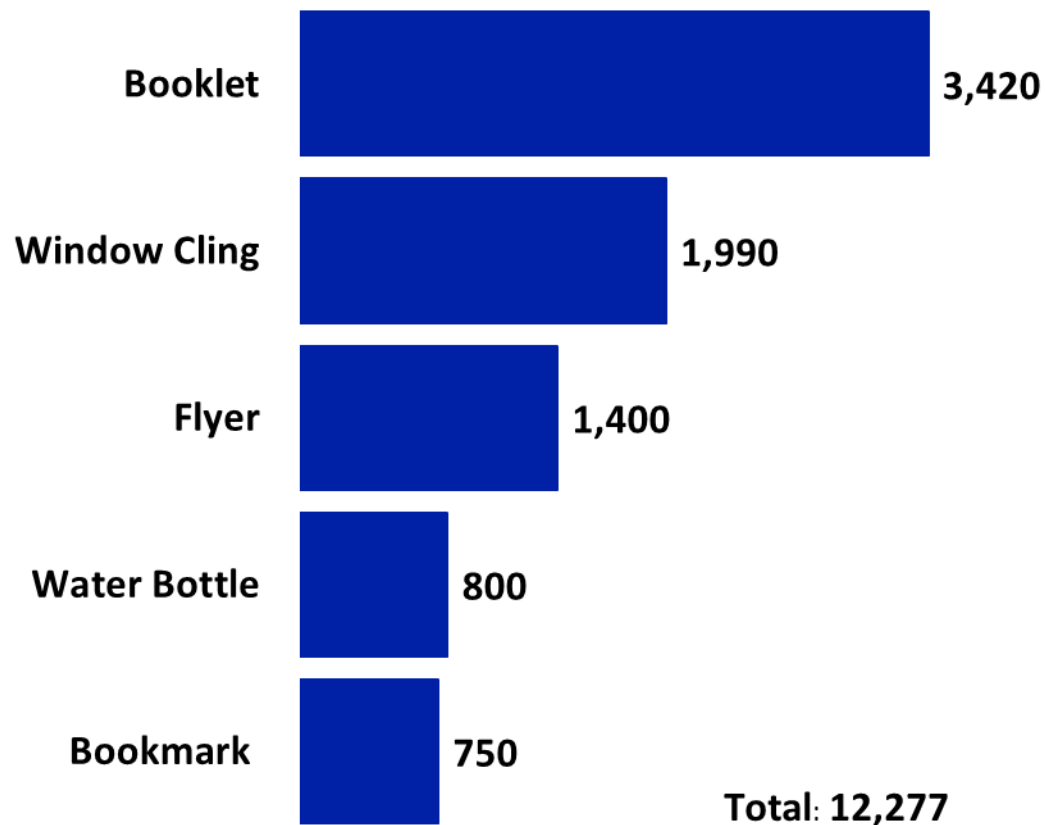

May 22, 2019

OPRC Resources Distributed, 2014-2018

Year	Orders Filled	Resources Distributed
2014	1,488	53,768
2015	1,096	18,945
2016	1,036	43,310
2017	909	43,731
2018	2,019	128,634
Total	6,548	288,388

OPRC Most Popular Resources, 2014-2018

OPRC Resources Distributed, Top 10 Counties, 2014-2018

Top Resources Distributed Dade County, 2014-2018

Top Resources Distributed Hillsborough County, 2014-2018

Top Resources Distributed, Orange County, 2014-2018

Top Resources Distributed Alachua County, 2014-2018

Top Resources Distributed Bay County, 2014-2018

Top Resources Distributed Charlotte County, 2014-2018

Top Resources Distributed Palm Beach County, 2014-2018

Top Resources Distributed Seminole County, 2014-2018

Top Resources Distributed Polk County, 2014-2018

Top Resources Distributed Lake County, 2014-2018

Car Seat Distribution 2014-2018

Year	# Distributed
2014	4,600
2015	6,957
2016	3,883
2017	1,606
2018	3,064
Total	20,110