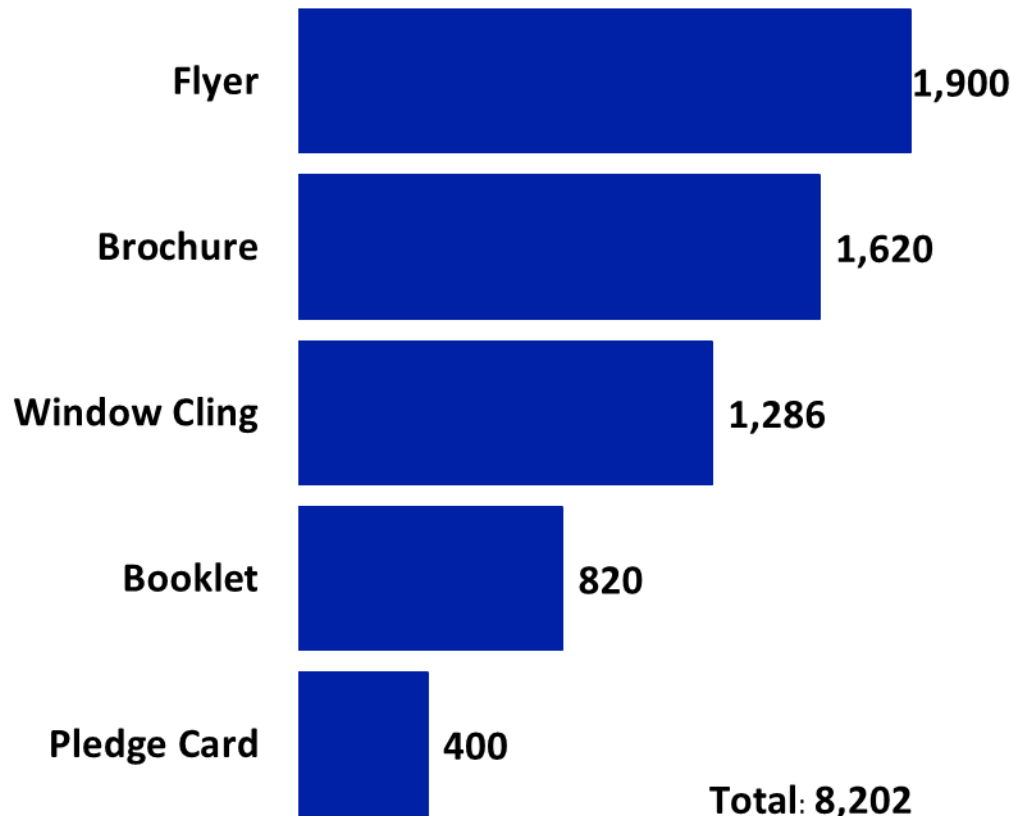

OPRC Resources Distributed, Top 10 Counties, 2014-2018

Top Resources Distributed Dade County, 2014-2018

Top Resources Distributed Hillsborough County, 2014-2018

Top Resources Distributed, Orange County, 2014-2018

Top Resources Distributed Alachua County, 2014-2018

Top Resources Distributed Bay County, 2014-2018

Top Resources Distributed Charlotte County, 2014-2018

Top Resources Distributed Palm Beach County, 2014-2018

Top Resources Distributed Seminole County, 2014-2018

Top Resources Distributed Polk County, 2014-2018

Top Resources Distributed Lake County, 2014-2018

Car Seat Distribution 2014-2018

Year	# Distributed
2014	4,600
2015	6,957
2016	3,883
2017	1,606
2018	3,064
Total	20,110