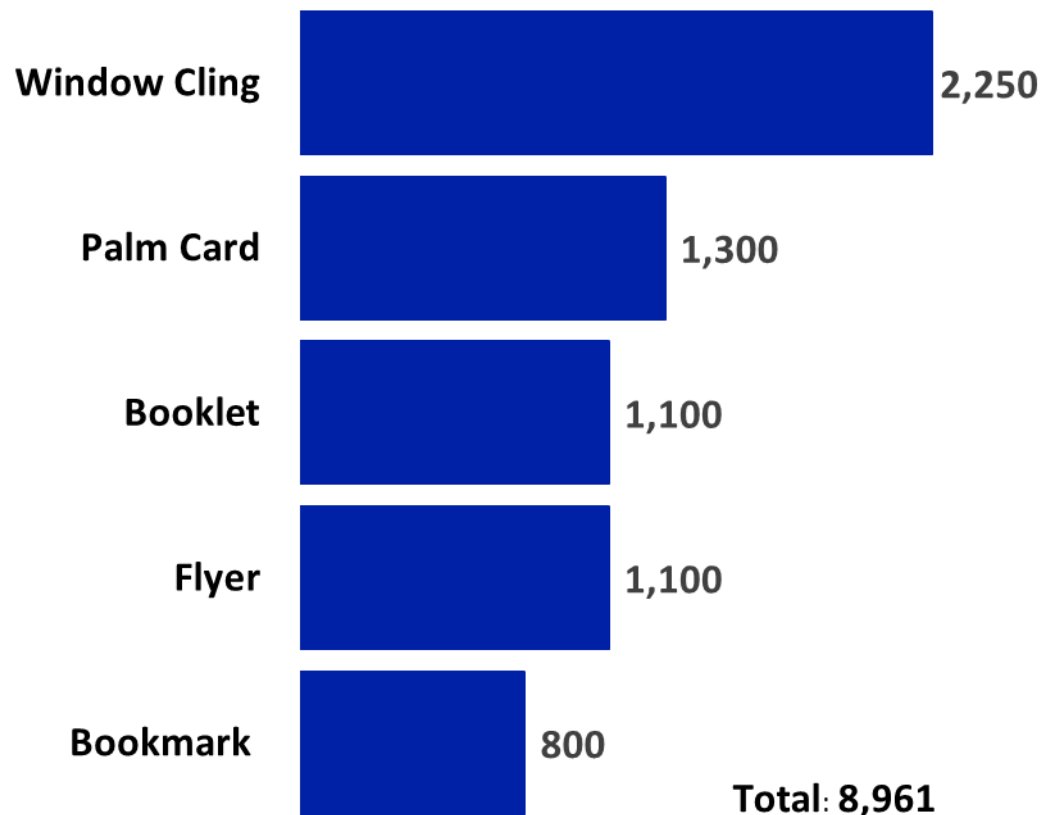

OPRC Resources Distributed, Top 10 Counties, 2014-2018

Top Resources Distributed Dade County, 2014-2018

Top Resources Distributed Hillsborough County, 2014-2018

Top Resources Distributed, Orange County, 2014-2018

Top Resources Distributed Alachua County, 2014-2018

Top Resources Distributed Bay County, 2014-2018

Top Resources Distributed Charlotte County, 2014-2018

Top Resources Distributed Palm Beach County, 2014-2018

Top Resources Distributed Seminole County, 2014-2018

Top Resources Distributed Polk County, 2014-2018

Top Resources Distributed Lake County, 2014-2018

Car Seat Distribution 2014-2018

Year	# Distributed
2014	4,600
2015	6,957
2016	3,883
2017	1,606
2018	3,064
Total	20,110