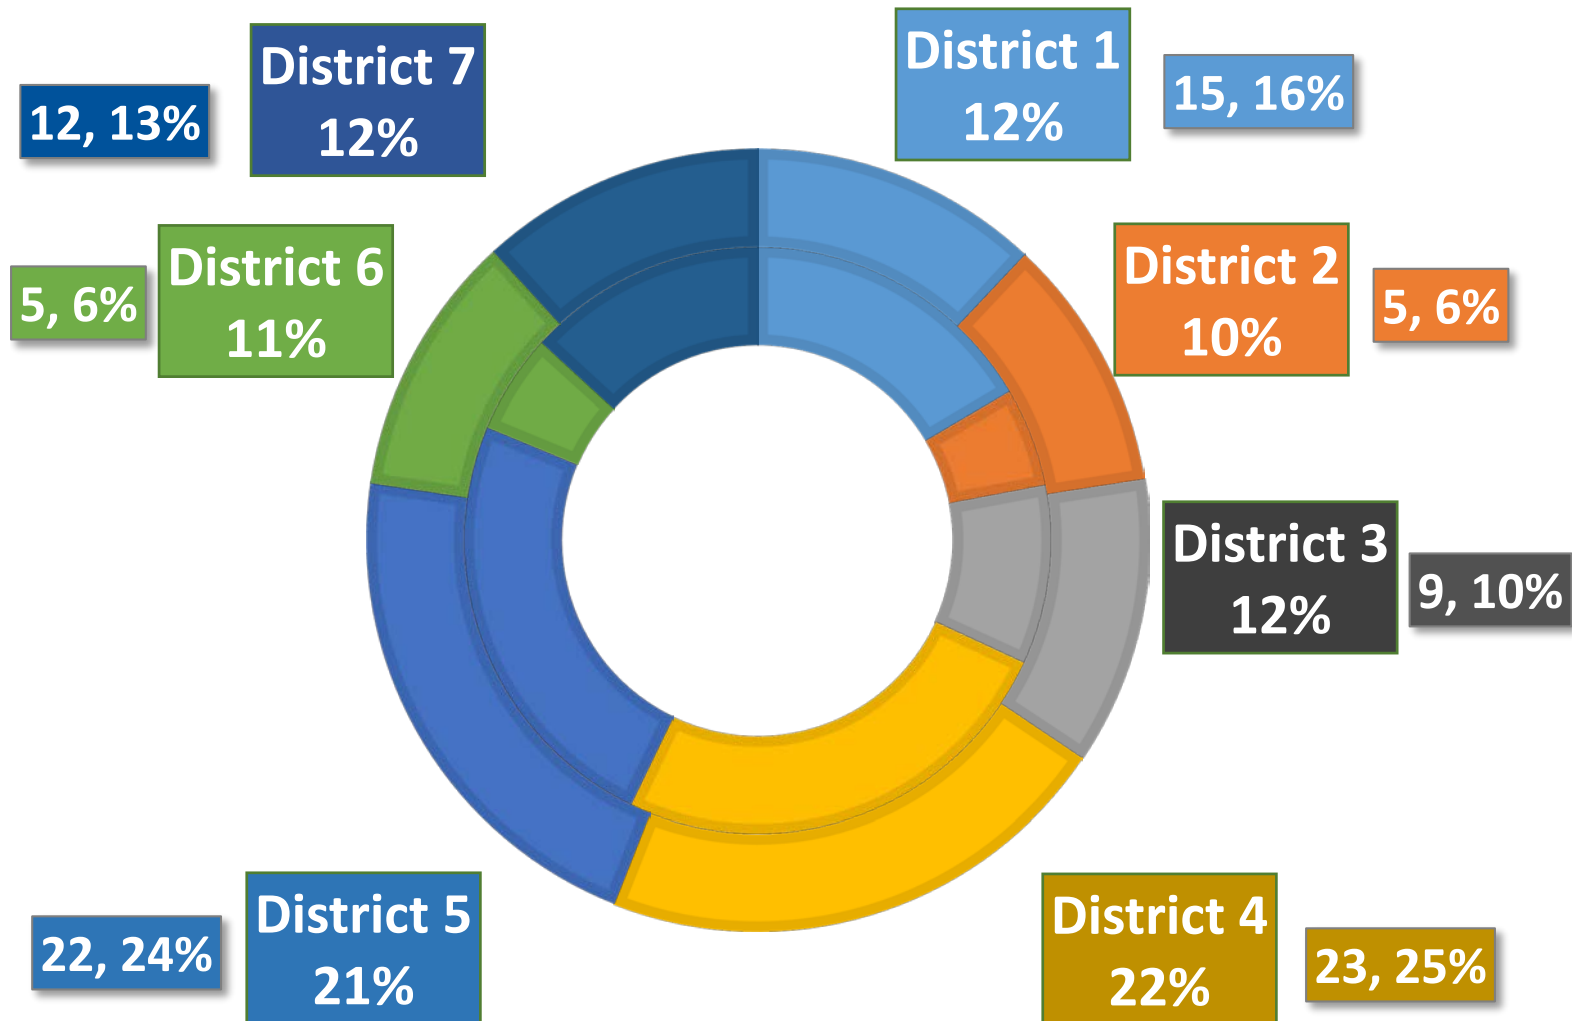

CPS-T-I by FDOT District