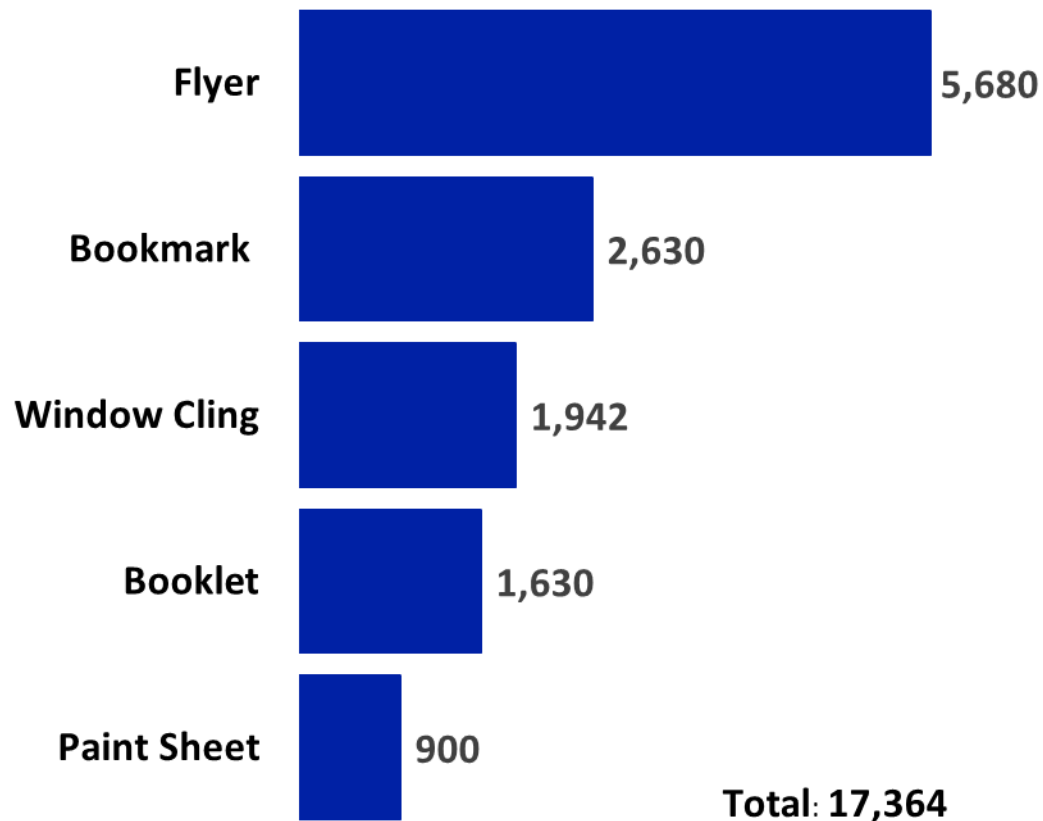

May 22, 2019

OPRC Resources Distributed, 2014-2018

Year	Orders Filled	Resources Distributed
2014	1,488	53,768
2015	1,096	18,945
2016	1,036	43,310
2017	909	43,731
2018	2,019	128,634
Total	6,548	288,388

OPRC Most Popular Resources, 2014-2018

OPRC Resources Distributed, Top 10 Counties, 2014-2018

Top Resources Distributed Dade County, 2014-2018

Top Resources Distributed Hillsborough County, 2014-2018

Top Resources Distributed, Orange County, 2014-2018

Top Resources Distributed Alachua County, 2014-2018

Top Resources Distributed Bay County, 2014-2018

Top Resources Distributed Charlotte County, 2014-2018

Top Resources Distributed Palm Beach County, 2014-2018