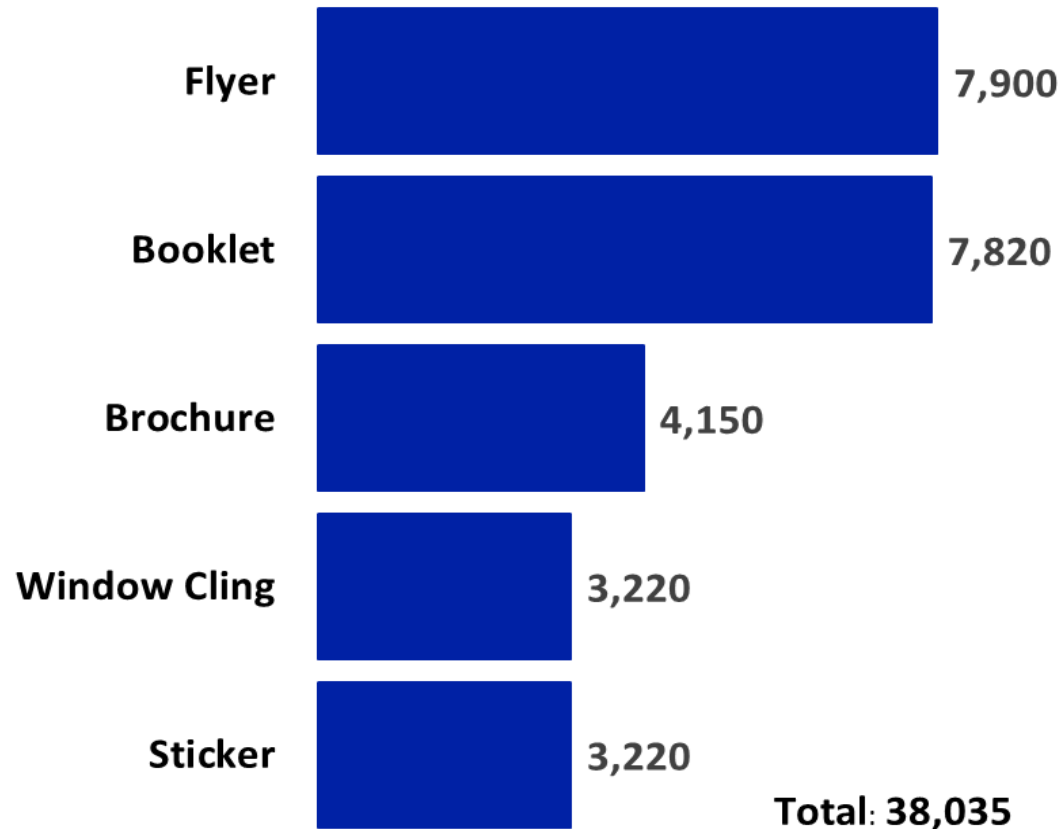

Top Resources Distributed Dade County, 2014-2018