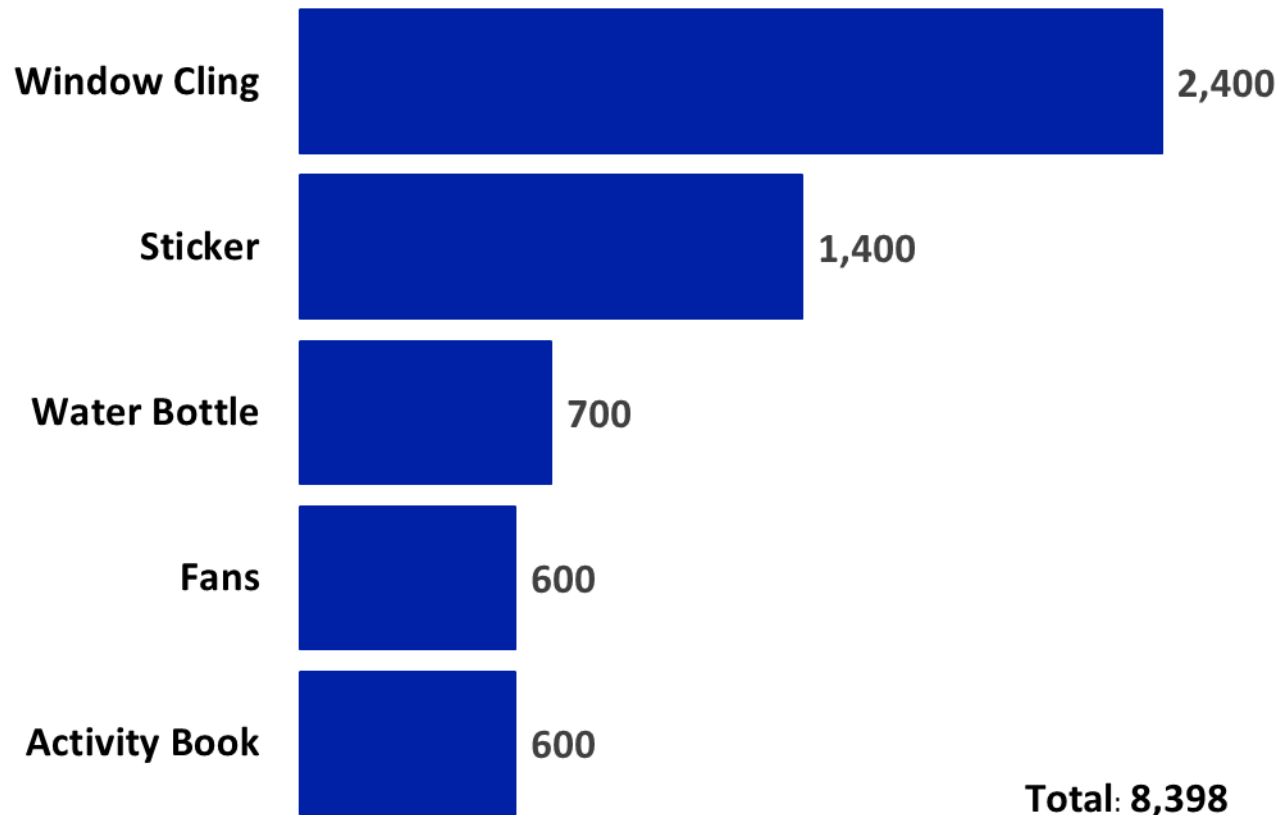

OPRC Resources Distributed, Top 10 Counties, 2014-2018

Top Resources Distributed Dade County, 2014-2018

Top Resources Distributed Hillsborough County, 2014-2018

Top Resources Distributed, Orange County, 2014-2018

Top Resources Distributed Alachua County, 2014-2018

Top Resources Distributed Bay County, 2014-2018

Top Resources Distributed Charlotte County, 2014-2018

Top Resources Distributed Palm Beach County, 2014-2018

Top Resources Distributed Seminole County, 2014-2018

Top Resources Distributed Polk County, 2014-2018

Top Resources Distributed Lake County, 2014-2018

Car Seat Distribution 2014-2018

Year	# Distributed
2014	4,600
2015	6,957
2016	3,883
2017	1,606
2018	3,064
Total	20,110