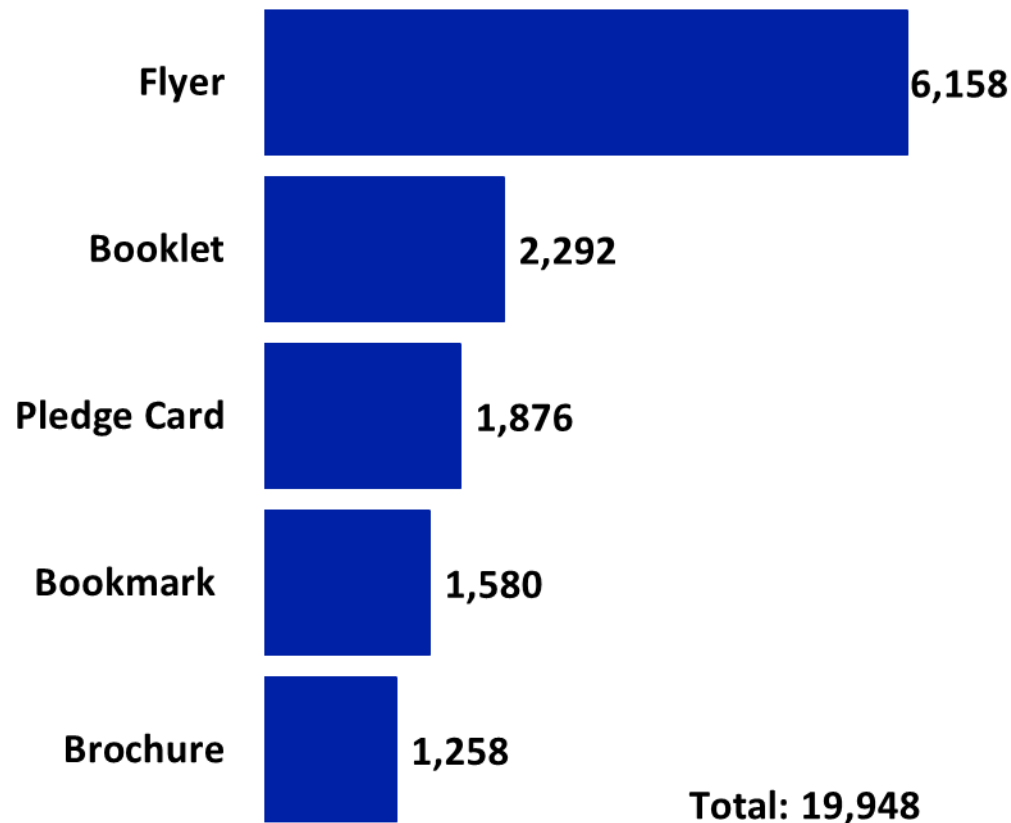

May 22, 2019

OPRC Resources Distributed, 2014-2018

Year	Orders Filled	Resources Distributed
2014	1,488	53,768
2015	1,096	18,945
2016	1,036	43,310
2017	909	43,731
2018	2,019	128,634
Total	6,548	288,388

OPRC Most Popular Resources, 2014-2018

OPRC Resources Distributed, Top 10 Counties, 2014-2018

Top Resources Distributed Dade County, 2014-2018

Top Resources Distributed Hillsborough County, 2014-2018

Top Resources Distributed, Orange County, 2014-2018

Top Resources Distributed Alachua County, 2014-2018

Top Resources Distributed Bay County, 2014-2018

Top Resources Distributed Charlotte County, 2014-2018

Top Resources Distributed Palm Beach County, 2014-2018

Top Resources Distributed Seminole County, 2014-2018

Top Resources Distributed Polk County, 2014-2018

Top Resources Distributed Lake County, 2014-2018

Car Seat Distribution 2014-2018

Year	# Distributed
2014	4,600
2015	6,957
2016	3,883
2017	1,606
2018	3,064
Total	20,110